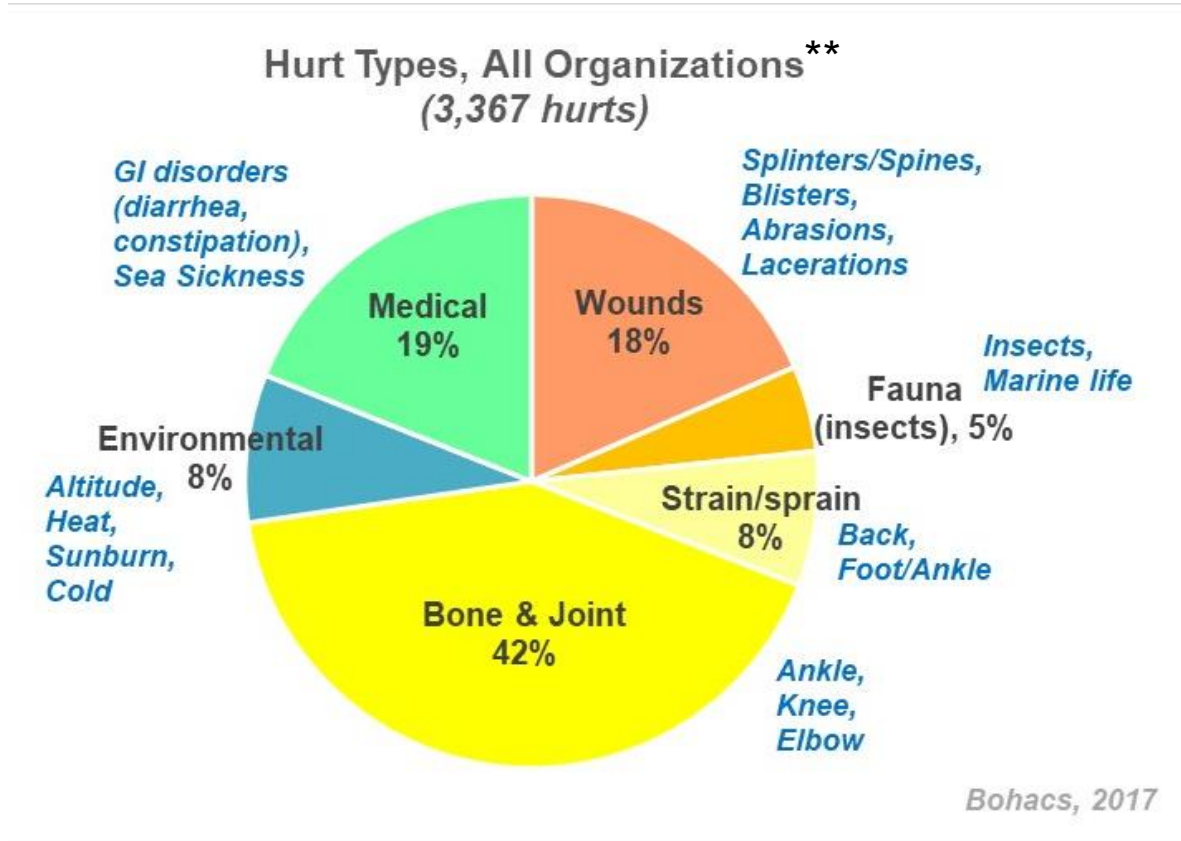

Hurts associated with Geophysical Field Camps*

SEG experience is generally similar to other field programs in geology and geography despite low SEG numbers

• ***n = 3,367 hurts (>1.2 million work-hours)***

• ***n = 28 hurts (VERY small sample size...)***

***ExxonMobil field activities, published Outdoor Education programs (NOLS, Cornell, American Museum of Natural History, RGS, Youth Expeditions)*

** according to 2021 SEG Field Camp HSSE reports*