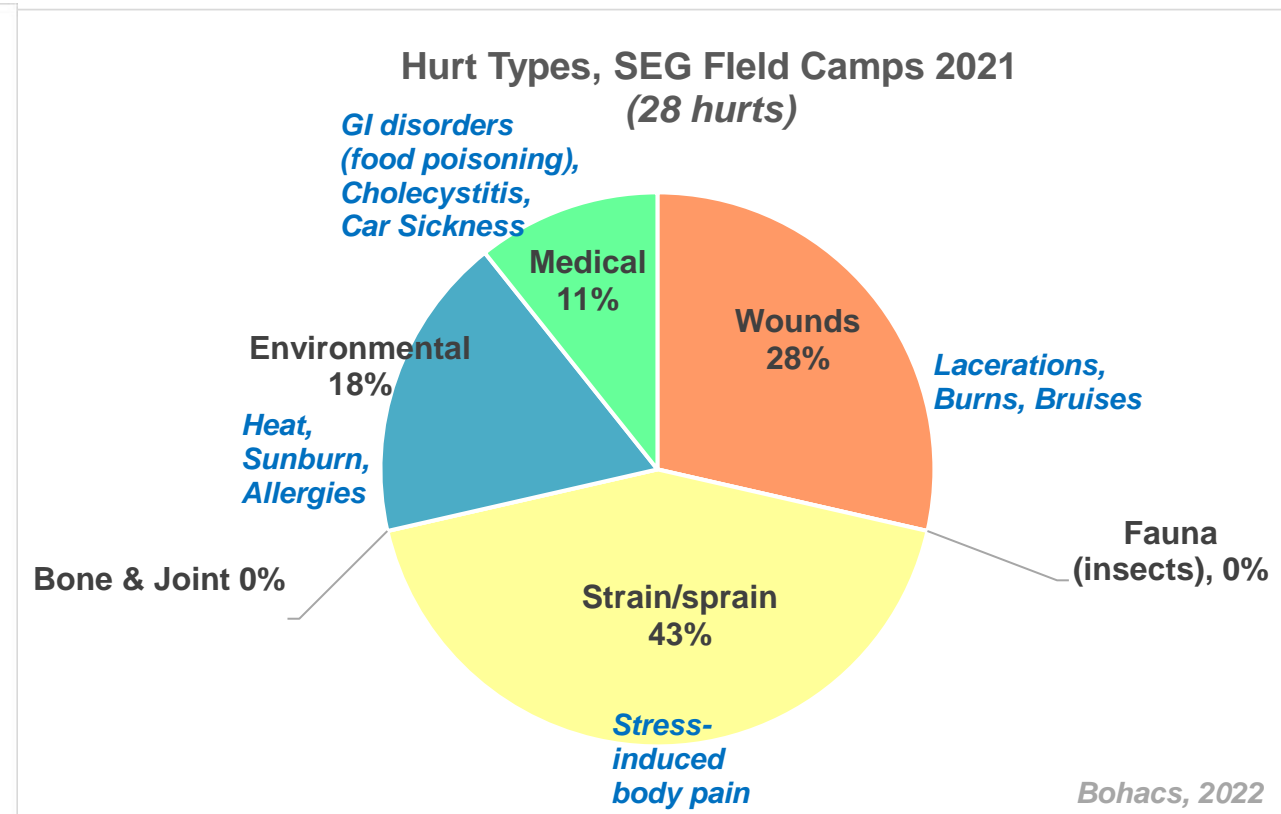

Hurts associated with Geophysical Field Camps*

SEG experience is generally similar to other field programs in geology and geography despite low SEG numbers

• ***n = 3,367 hurts (>1.2 million work-hours)***

• ***n = 28 hurts (VERY small sample size...)***

***ExxonMobil field activities, published Outdoor Education programs (NOLS, Cornell, American Museum of Natural History, RGS, Youth Expeditions)*

** according to 2021 SEG Field Camp HSSE reports*