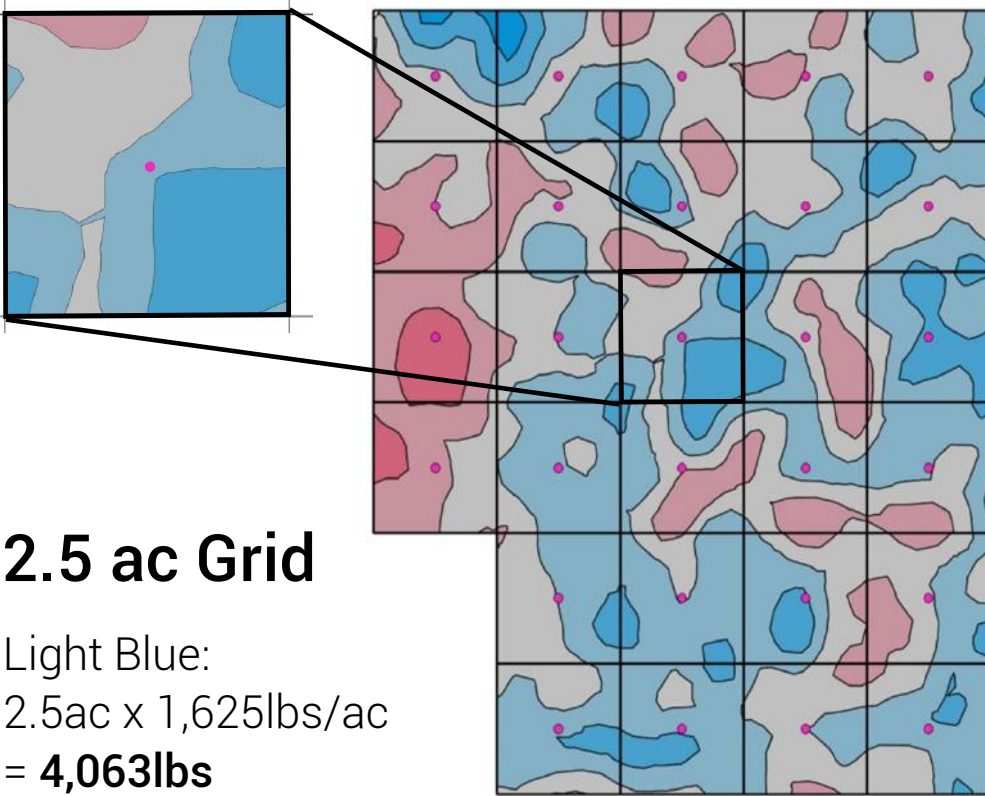

2.5ac Grid vs SoilOptix®

Optimizing- Not Saving

Case 1

2.5 ac Grid

Light Blue:
2.5ac x 1,625lbs/ac
= **4,063lbs**

SoilOptix® - 4 Zones in 2.5ac Grid

Pink: 0.09ac x 4,875 lbs/ac = 438.75 lbs
Grey: 0.84ac x 3,250 lbs/ac = 2,730 lbs
Blue: 0.82ac x 1,625 lbs/ac = 1,333 lbs
Dark Blue: 0.74ac x 0 lbs/ac = 0 lbs

Total: 4,502 lbs

Case 2

2.5 ac Grid

Grey:
2.5ac x 3,250lbs/ac
= **8,125 lbs**

SoilOptix® - 4 Zones in 2.5ac Grid

Pink: 0.58ac x 4,875 lbs/ac = 2,828 lbs
Grey: 0.82ac x 3,250 lbs/ac = 2,665 lbs
Blue: 0.91ac x 1,625 lbs/ac = 1,479 lbs
Dark Blue: 0.19ac x 0 lbs/ac = 0 lbs