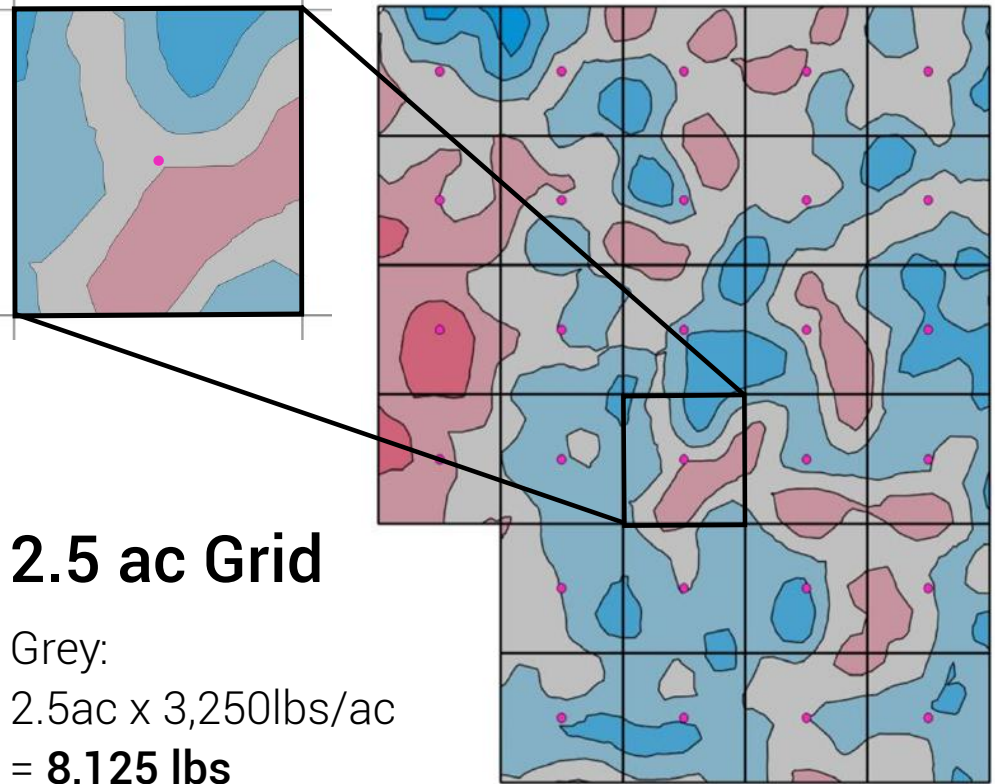

2.5ac Grid vs SoilOptix®

Optimizing- Not Saving

Case 1

2.5 ac Grid

Light Blue:
2.5ac x 1,625lbs/ac
= **4,063lbs**

SoilOptix® - 4 Zones in 2.5ac Grid

Pink: 0.09ac x 4,875 lbs/ac = 438.75 lbs
Grey: 0.84ac x 3,250 lbs/ac = 2,730 lbs
Blue: 0.82ac x 1,625 lbs/ac = 1,333 lbs
Dark Blue: 0.74ac x 0 lbs/ac = 0 lbs

Total: 4,502 lbs

Case 2

2.5 ac Grid

Grey:
2.5ac x 3,250lbs/ac
= **8,125 lbs**

SoilOptix® - 4 Zones in 2.5ac Grid

Pink: 0.58ac x 4,875 lbs/ac = 2,828 lbs
Grey: 0.82ac x 3,250 lbs/ac = 2,665 lbs
Blue: 0.91ac x 1,625 lbs/ac = 1,479 lbs
Dark Blue: 0.19ac x 0 lbs/ac = 0 lbs